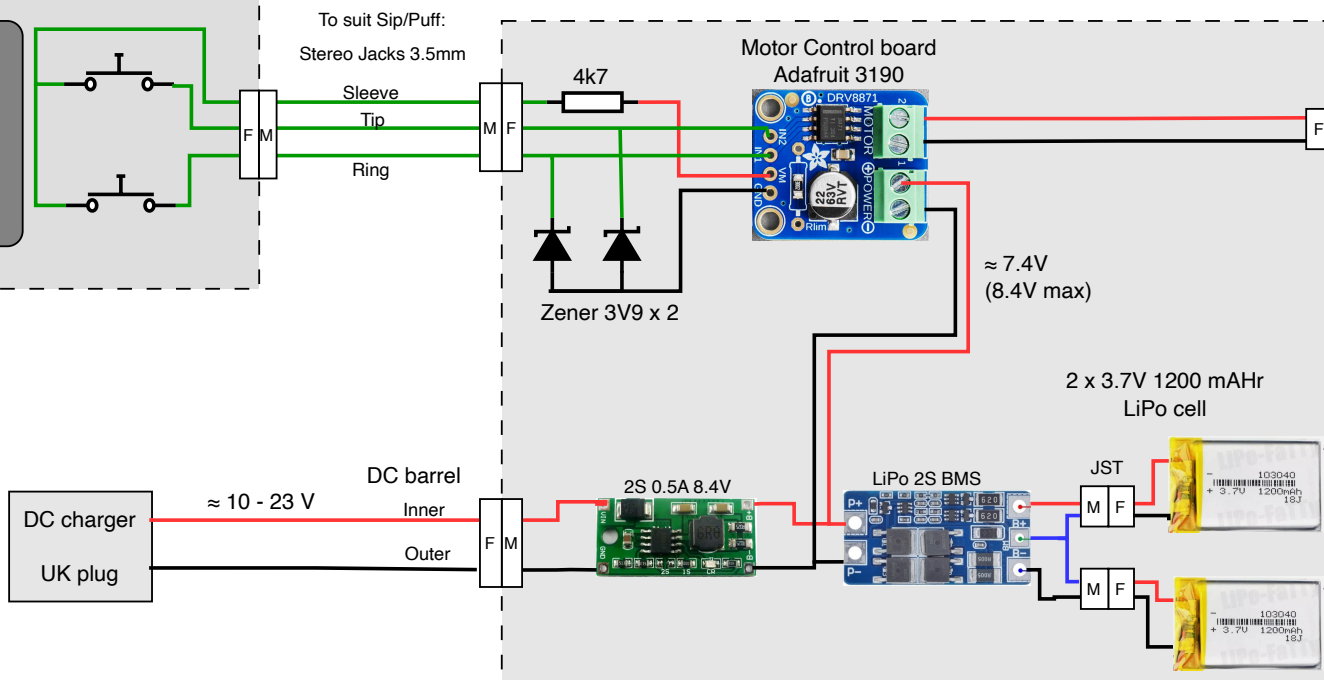

Button Box

Battery Box

To suit Sip/Puff:
Stereo Jacks 3.5mm
Sleeve
Tip
Ring

Motor Control board
Adafruit 3190

4k7
Zener 3V9 x 2

≈ 7.4V
(8.4V max)

2 x 3.7V 1200 mAh
LiPo cell

LiPo 2S BMS

2S 0.5A 8.4V

Binder
710