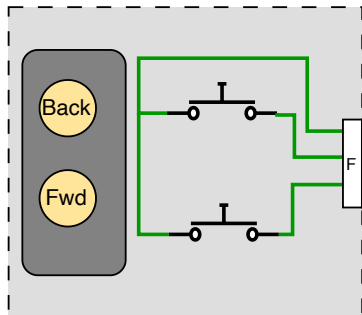

Button Box

Battery Box

To suit Sip/Puff:
Stereo Jacks 3.5mm
Sleeve
Tip
Ring

Motor Control board
Adafruit 3190

4k7
Zener 3V9 x 2

≈ 7.4V
(8.4V max)

2 x 3.7V 1200 mAh
LiPo cell

LiPo 2S BMS